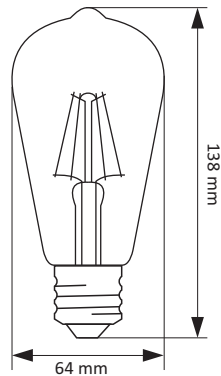

■ PRODUCT FEATURES

- Elegant design- perfect for decorative installations
- Very low energy consumption
- Instant 100 % light, no warm-up time
- Easy replacement of classic conventional lamps
- Environmentally friendly: contains no mercury or other hazardous substance